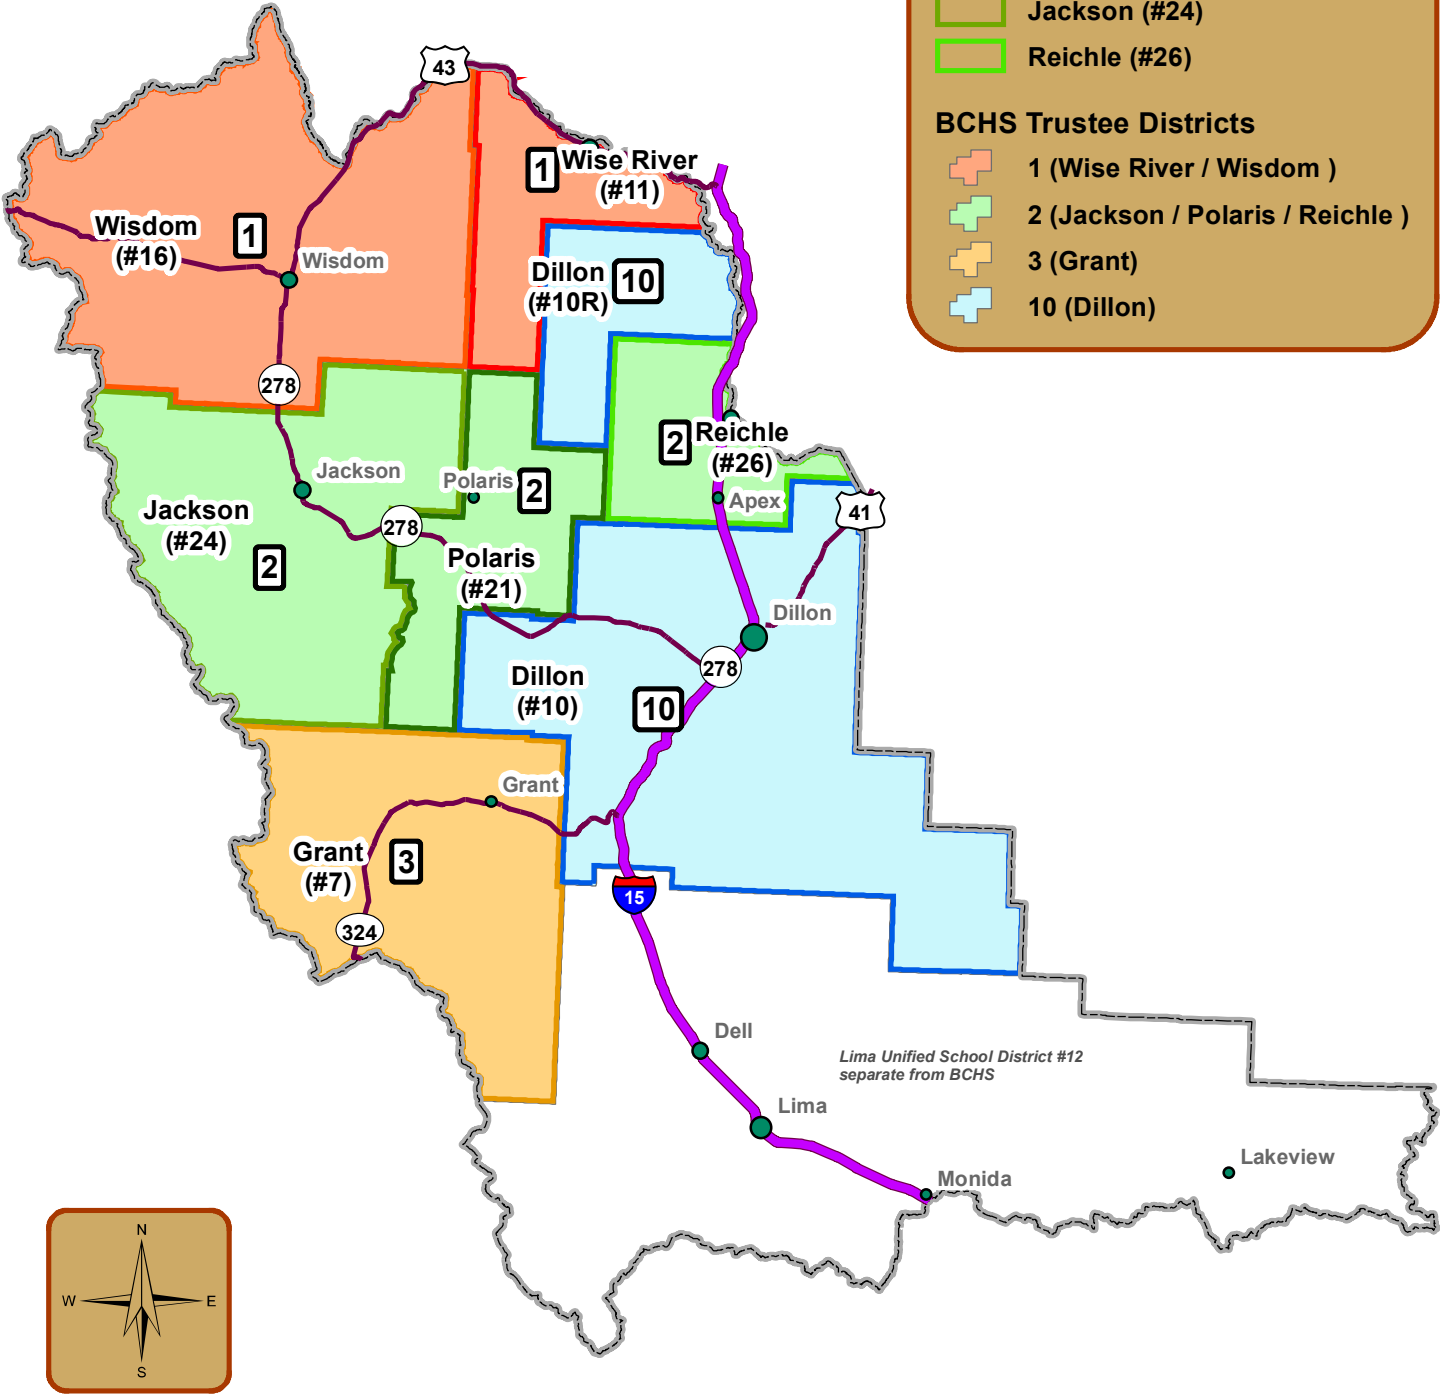

Beaverhead County High School Board of Trustees Nominating Districts

School District Boundaries

- Grant (#7)
- Dillon (#10)
- Dillon (#10R)
- Wise River (#11)
- Wisdom (#16)
- Polaris (#21)
- Jackson (#24)
- Reichle (#26)

BCHS Trustee Districts

- 1 (Wise River / Wisdom)
- 2 (Jackson / Polaris / Reichle)
- 3 (Grant)
- 10 (Dillon)

PREPARED BY BEAVERHEAD COUNTY GIS
WITH DATA SUPPLIED BY
MONTANA STATE LIBRARY AND
BEAVERHEAD COUNTY SUPERINTENDENT OF SCHOOLS

Created April 8, 2019 in ArcGIS 10.1 using ArcMap, ESRI, Inc.
NAD 1983 StatePlane Montana FIPS 2500
Projection: Lambert Conformal Conic
Scale 1:1,000,000

This map does not represent a legal survey and is for informational purposes only.